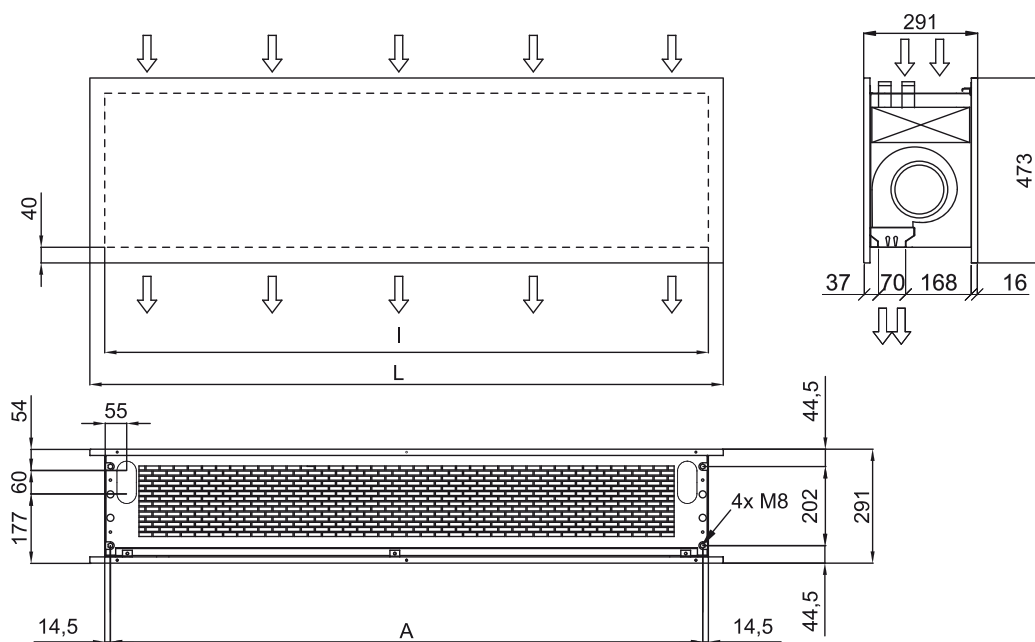

Modelis	(m³/h)	(m)
ZEN ECG 1000 VRV10-DA	5/8" - 3/8"	
ZEN ECG 1500 VRV13-DA	5/8" - 3/8"	
ZEN ECG 1500 VRV15-DA	5/8" - 3/8"	
ZEN ECG 2000 VRV20-DA	3/4" - 3/8"	
ZEN ECG 2000 VRV24-DA	3/4" - 3/8"	
ZEN ECG 2500 VRV25-DA	3/4" - 3/8"	
ZEN ECG 2500 VRV29-DA	7/8" - 3/8"	

Izmeri

	L	I	A
Zen 1000	1220	1140	1115
Zen 1500	1620	1544	1515
Zen 2000	2120	2044	2015
Zen 2500	2620	2544	2515