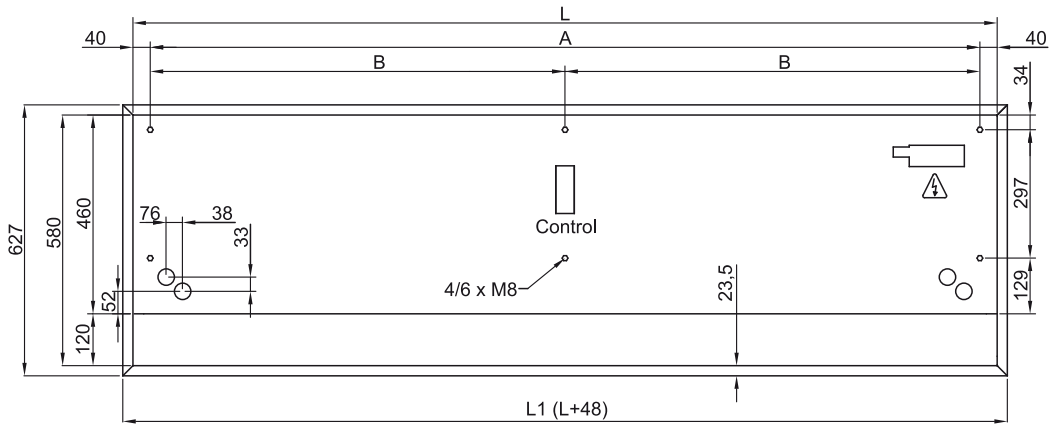

L	L1	A	B
Recessed Dam 1000	1000	1048	920	-
Recessed Dam 1500	1500	1548	1420	710
Recessed Dam 2000	2000	2048	1920	960
Recessed Dam 2500	2500	2548	2420	1210