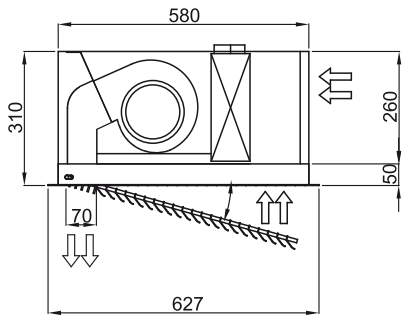

L	L1	A	B
Recessed Dam 1000	1000	1048	920	-
Recessed Dam 1500	1500	1548	1420	710
Recessed Dam 2000	2000	2048	1920	960
Recessed Dam 2500	2500	2548	2420	1210