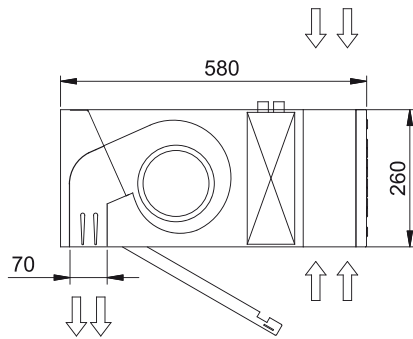

Izmeri

L	A	B
1000	920	-
1500	1420	710
2000	1920	960
2500	2420	1210
3000	2920	1460