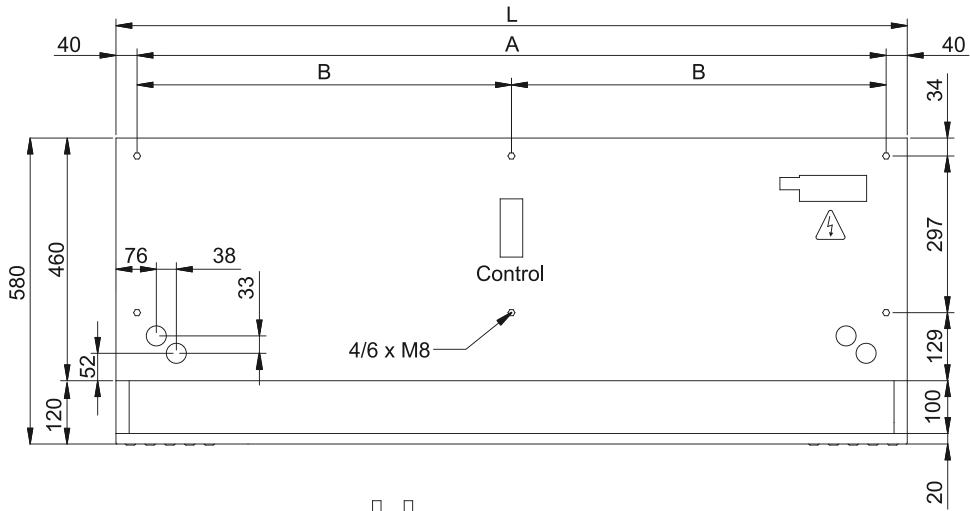

Izmeri

L	A	B
1000	920	-
1500	1420	710
2000	1920	960
2500	2420	1210
3000	2920	1460