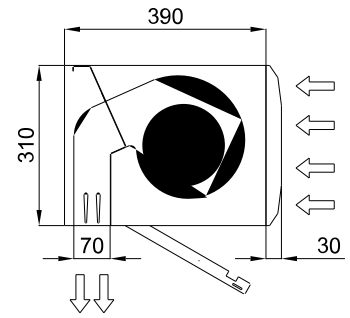

Specifikācijas

50Hz

| Modelis | (m ³ /h) | (m) |
|------------|---------------------|-----|
| KBB 1000 A | 5-7 | |
| KBB 1500 A | 5-7 | |
| KBB 2000 A | 5-7 | |
| KBB 2500 A | 5-7 | |
| KBB 3000 A | 5-7 | |
| KSB 1000 A | 3,5-5 | |
| KSB 1500 A | 3,5-5 | |
| KSB 2000 A | 3,5-5 | |
| KSB 2500 A | 3,5-5 | |
| KSB 3000 A | 3,5-5 | |

Izmeri

View from the top / Vista superior

Lateral View / Vista Lateral

View from the bottom / Vista inferior

| L | A | B |
|------|------|------|
| 1000 | 920 | - |
| 1500 | 1420 | 710 |
| 2000 | 1920 | 960 |
| 2500 | 2420 | 1210 |
| 3000 | 2920 | 1460 |