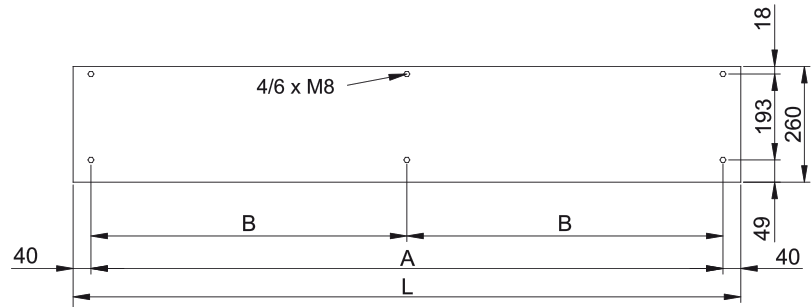

- Specially recommended in applications with extrem cold and/or humidity and/or corrosion conditions.
- Self-supporting casing construction made of galvanized steel plate, finished in structural epoxy-polyester painting white colour RAL9016 as standard. Other colours or stainless steel are available on request.
- Large faceted inlet grille avoiding intensive maintenance. Also available with flat micro-perforated inlet grille, more elegant for commercial doors where heating is not needed.
- Anodized aluminium outlet vanes, airfoil shaped, adjustable from 0 to 15° each side.
- Double-inlet centrifugal fans driven by an external rotor motor and low noise level with special IP55 protection made by: sealed bearings, encapsulate stator and wire sealed with silicone. 5-speed selector.
- Includes IP55 waterproof case for electronic components and transformer and all wire connections, including IP68 press releases.
- **IMPORTANT:** The electronic and transformer waterproof case cannot be assembled inside the air curtain. The customer should look for a place outside the air curtain. The dimensions of this case are 170x225x150mm.
- Includes Plug&Play control with 7m RJ45 cable and infrared remote control.  
Optional: Clever control (programmable, automatic, intelligent, energy saving, Modbus RTU for BMS...)

Specifikācijas

50Hz

Modelis	(m <sup>3</sup> /h)	(m)
KM 1000 A IP55	2,5-3,5	
KM 1500 A IP55	2,5-3,5	
KM 2000 A IP55	2,5-3,5	
KM 2500 A IP55	2,5-3,5	
KM 3000 A IP55	2,5-3,5	
KG 1000 A IP55	3-4	
KG 1500 A IP55	3-4	
KG 2000 A IP55	3-4	
KG 2500 A IP55	3-4	
KG 3000 A IP55	3-4	

Izmeri

L	A	B
1000	920	-
1500	1420	710
2000	1920	960
2500	2420	1210
3000	2920	1460