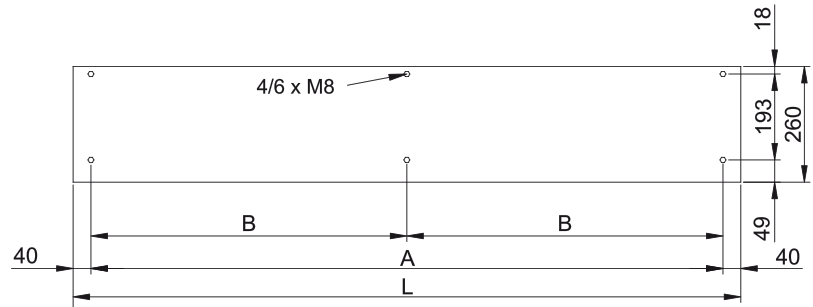

- Specially recommended in applications with extrem cold and/or humidity and/or corrosion conditions.
- Self-supporting casing construction made of galvanized steel plate, finished in structural epoxy-polyester painting white colour RAL9016 as standard. Other colours or stainless steel are available on request.
- Large faceted inlet grille avoiding intensive maintenance. Also available with flat micro-perforated inlet grille, more elegant for commercial doors where heating is not needed.
- Anodized aluminium outlet vanes, airfoil shaped, adjustable from 0 to 15° each side.
- Double-inlet centrifugal fans driven by an external rotor motor and low noise level with special IP55 protection made by: sealed bearings, encapsulate stator and wire sealed with silicone. 5-speed selector.
- Includes IP55 waterproof case for electronic components and transformer and all wire connections, including IP68 press releases.
- **IMPORTANT:** The electronic and transformer waterproof case cannot be assembled inside the air curtain. The customer should look for a place outside the air curtain. The dimensions of this case are 170x225x150mm.
- Includes Plug&Play control with 7m RJ45 cable and infrared remote control.  
Optional: Clever control (programmable, automatic, intelligent, energy saving, Modbus RTU for BMS...)

Izmeri

L	A	B
1000	920	-
1500	1420	710
2000	1920	960
2500	2420	1210
3000	2920	1460