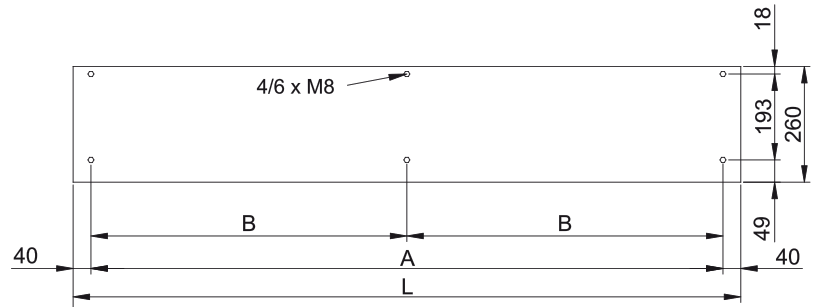

- Specially recommended in applications with extrem cold and/or humidity and/or corrosion conditions.
- Self-supporting casing construction made of galvanized steel plate, finished in structural epoxy-polyester painting white colour RAL9016 as standard. Other colours or stainless steel are available on request.
- Large faceted inlet grille avoiding intensive maintenance. Also available with flat micro-perforated inlet grille, more elegant for commercial doors where heating is not needed.
- Anodized aluminium outlet vanes, airfoil shaped, adjustable from 0 to 15° each side.
- Double-inlet centrifugal fans driven by an external rotor motor and low noise level with special IP55 protection made by: sealed bearings, encapsulate stator and wire sealed with silicone. 5-speed selector.
- Includes IP55 waterproof case for electronic components and transformer and all wire connections, including IP68 press releases.
- IMPORTANT: The electronic and transformer waterproof case cannot be assembled inside the air curtain. The customer should look for a place outside the air curtain. The dimensions of this case are 170x225x150mm.
- Includes Plug&Play control with 7m RJ45 cable and infrared remote control.  
Optional: Clever control (programmable, automatic, intelligent, energy saving, Modbus RTU for BMS...)

Specifikācijas

50Hz

Modelis	Nominālā gaisa plūsma	Ieteicamais uzstādīšanas augstums
	(m <sup>3</sup> /h)	(m)
KM 1000 A IP55	1700	2,5-3,5
KM 1500 A IP55	2550	2,5-3,5
KM 2000 A IP55	3400	2,5-3,5
KM 2500 A IP55	4250	2,5-3,5
KM 3000 A IP55	5100	2,5-3,5
KG 1000 A IP55	2400	3-4
KG 1500 A IP55	3200	3-4
KG 2000 A IP55	4800	3-4
KG 2500 A IP55	5600	3-4
KG 3000 A IP55	6400	3-4

Izmeri

L	A	B
1000	920	-
1500	1420	710
2000	1920	960
2500	2420	1210
3000	2920	1460