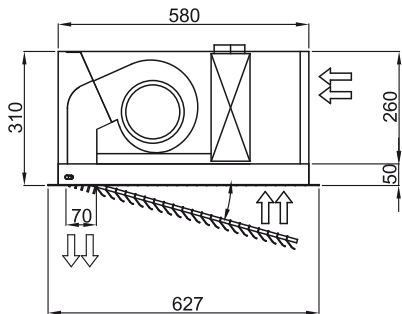

L	L1	A	B
ReCESSED Dam 1000	1000	1048	920	-
ReCESSED Dam 1500	1500	1548	1420	710
ReCESSED Dam 2000	2000	2048	1920	960
ReCESSED Dam 2500	2500	2548	2420	1210