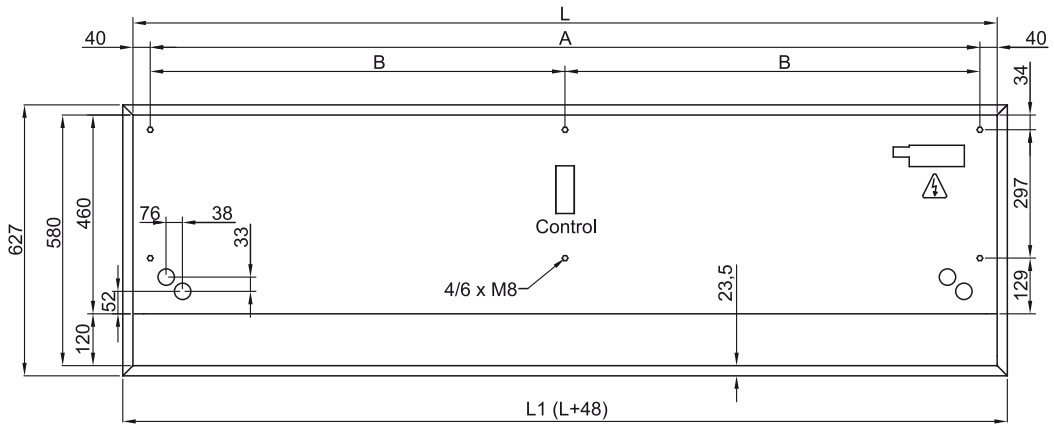

L	L1	A	B
ReCESSED Dam 1000	1000	1048	920	-
ReCESSED Dam 1500	1500	1548	1420	710
ReCESSED Dam 2000	2000	2048	1920	960
ReCESSED Dam 2500	2500	2548	2420	1210