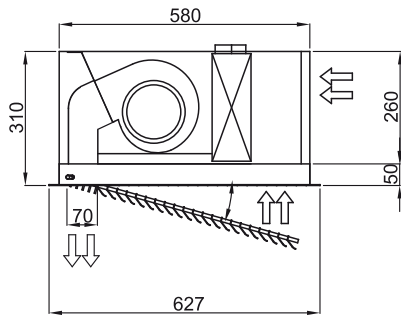

L	L1	A	B
Recessed Dam 1000	1000	1048	920	-
Recessed Dam 1500	1500	1548	1420	710
Recessed Dam 2000	2000	2048	1920	960
Recessed Dam 2500	2500	2548	2420	1210