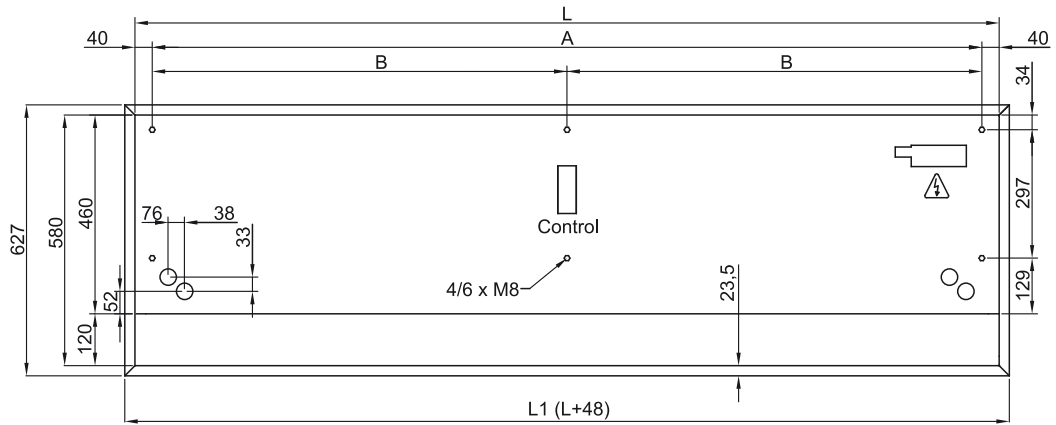

L	L1	A	B
Recessed Dam 1000	1000	1048	920	-
Recessed Dam 1500	1500	1548	1420	710
Recessed Dam 2000	2000	2048	1920	960
Recessed Dam 2500	2500	2548	2420	1210