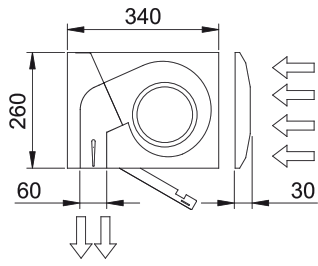

Izmeri

L	A	B
1000	920	-
1500	1420	710
2000	1920	960
2500	2420	1210
3000	2920	1460