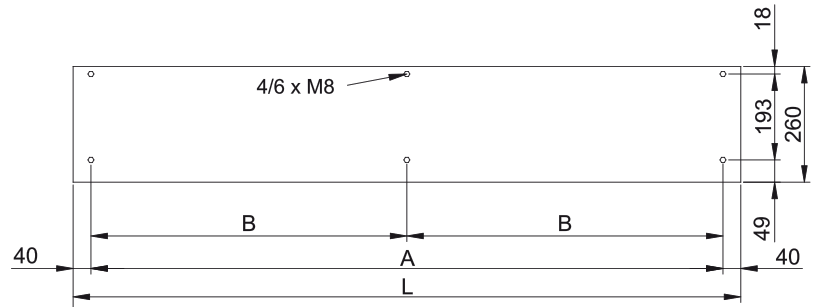

- Specially recommended in applications with extrem cold and/or humidity and/or corrosion conditions.
- Self-supporting casing construction made of galvanized steel plate, finished in structural epoxy-polyester painting white colour RAL9016 as standard. Other colours or stainless steel are available on request.
- Large faceted inlet grille avoiding intensive maintenance. Also available with flat micro-perforated inlet grille, more elegant for commercial doors where heating is not needed.
- Anodized aluminium outlet vanes, airfoil shaped, adjustable from 0 to 15° each side.
- Double-inlet centrifugal fans driven by an external rotor motor and low noise level with special IP55 protection made by: sealed bearings, encapsulate stator and wire sealed with silicone. 5-speed selector.
- Includes IP55 waterproof case for electronic components and transformer and all wire connections, including IP68 press releases.
- IMPORTANT: The electronic and transformer waterproof case cannot be assembled inside the air curtain. The customer should look for a place outside the air curtain. The dimensions of this case are 170x225x150mm.
- Includes Plug&Play control with 7m RJ45 cable and infrared remote control.
Optional: Clever control (programmable, automatic, intelligent, energy saving, Modbus RTU for BMS...)

Specifikācijas

50Hz

Modelis	Nominālā gaisa plūsma	Ieteicamais uzstādīšanas augstums
	(m ³ /h)	(m)
KM 1000 A IP55	1700	2,5-3,5
KM 1500 A IP55	2550	2,5-3,5
KM 2000 A IP55	3400	2,5-3,5
KM 2500 A IP55	4250	2,5-3,5
KM 3000 A IP55	5100	2,5-3,5
KG 1000 A IP55	2400	3-4
KG 1500 A IP55	3200	3-4
KG 2000 A IP55	4800	3-4
KG 2500 A IP55	5600	3-4
KG 3000 A IP55	6400	3-4

Izmeri

L	A	B
1000	920	-
1500	1420	710
2000	1920	960
2500	2420	1210
3000	2920	1460