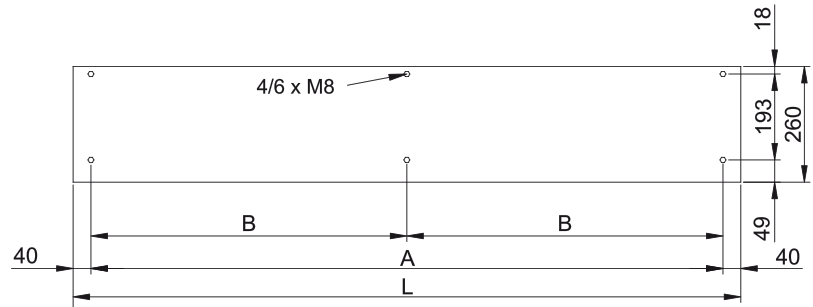

- Specially recommended in applications with extrem cold and/or humidity and/or corrosion conditions.
- Self-supporting casing construction made of galvanized steel plate, finished in structural epoxy-polyester painting white colour RAL9016 as standard. Other colours or stainless steel are available on request.
- Large faceted inlet grille avoiding intensive maintenance. Also available with flat micro-perforated inlet grille, more elegant for commercial doors where heating is not needed.
- Anodized aluminium outlet vanes, airfoil shaped, adjustable from 0 to 15° each side.
- Double-inlet centrifugal fans driven by an external rotor motor and low noise level with special IP55 protection made by: sealed bearings, encapsulate stator and wire sealed with silicone. 5-speed selector.
- Includes IP55 waterproof case for electronic components and transformer and all wire connections, including IP68 press releases.
- **IMPORTANT:** The electronic and transformer waterproof case cannot be assembled inside the air curtain. The customer should look for a place outside the air curtain. The dimensions of this case are 170x225x150mm.
- Includes Plug&Play control with 7m RJ45 cable and infrared remote control.  
Optional: Clever control (programmable, automatic, intelligent, energy saving, Modbus RTU for BMS...)

**Specifikācijas**

50Hz

Modelis	Nominālā gaisa plūsma	Ieteicamais uzstādīšanas augstums
	(m <sup>3</sup> /h)	(m)
KM 1000 A IP55	1700	2,5-3,5
KM 1500 A IP55	2550	2,5-3,5
KM 2000 A IP55	3400	2,5-3,5
KM 2500 A IP55	4250	2,5-3,5
KM 3000 A IP55	5100	2,5-3,5
KG 1000 A IP55	2400	3-4
KG 1500 A IP55	3200	3-4
KG 2000 A IP55	4800	3-4
KG 2500 A IP55	5600	3-4
KG 3000 A IP55	6400	3-4

Izmeri

L	A	B
1000	920	-
1500	1420	710
2000	1920	960
2500	2420	1210
3000	2920	1460